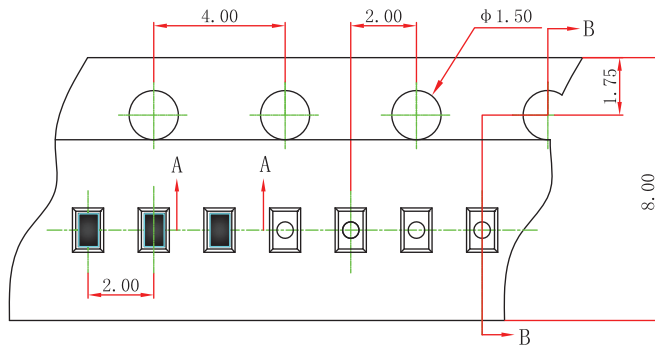

Affected pn#s:

BZT52C3V0LP-TP~ BZT52C39LP-TP
1N4148WLP-TP
BAT54LP-TP
RB520S-30LP-TP
RB521S-30LP-TP
RB751S-40LP-TP
BAS40LP-TP
BAS70LP-TP
ESDLC5V0LPB-TP

Detailed difference as below:

A - A

B - B

After Change: 10Kpcs/Reel