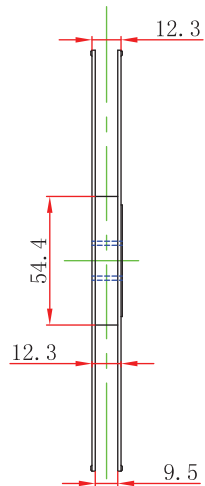

Affected pn#s:

BZT52C3V0LP-TP~ BZT52C39LP-TP
1N4148WLP-TP
BAT54LP-TP
RB520S-30LP-TP
RB521S-30LP-TP
RB751S-40LP-TP
BAS40LP-TP
BAS70LP-TP
ESDLC5V0LPB-TP

Detailed difference as below:

A - A

B - B

After Change: 10Kpcs/Reel

A - A

B - B