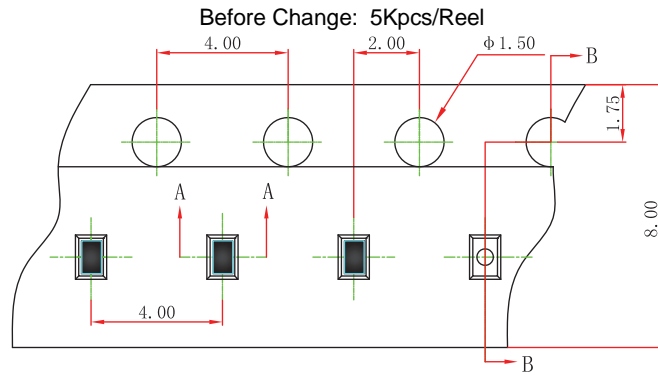

Detailed difference as below:

A - A