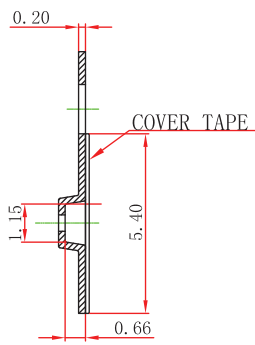

After Change: 10Kpcs/Reel

A - A

B - B