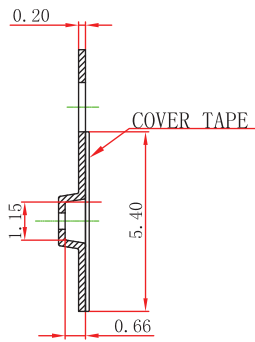

Affected pn#s:

BZT52C3V0LP-TP~ BZT52C39LP-TP
1N4148WLP-TP
BAT54LP-TP
RB520S-30LP-TP
RB521S-30LP-TP
RB751S-40LP-TP
BAS40LP-TP
BAS70LP-TP
ESDLC5V0LPB-TP

Detailed difference as below:

A - A

B - B

After Change: 10Kpcs/Reel