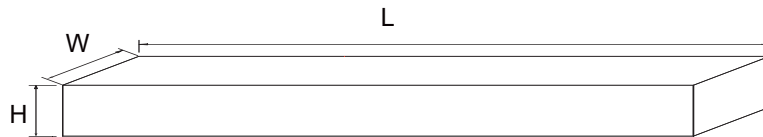

Packing Quantity

Package	Package Type	Box Quantity	Carton Quantity
E2	Box	6pcs	36pcs

Note 1: These are minimum package quantities only. Minimum orders will differ. Contact the factory for more information on minimum order quantities.

Dimensions

Inbox Size

Description	Dimension	Specification(mm typical)
Length	L	290
Width	W	252
Height	H	40

Carton Size

Description	Dimension	Specification(mm typical)
Length	L	310
Width	W	280
Height	H	285