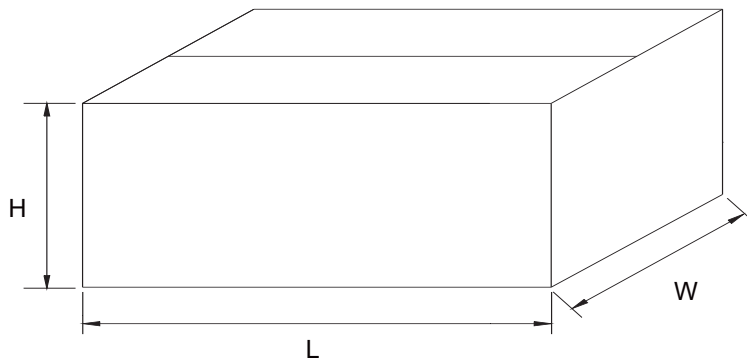

Packing Quantity

Package	Package Type	Box Quantity	Carton Quantity
E2	Box	6pcs	36pcs

Note 1: These are minimum package quantities only. Minimum orders will differ. Contact the factory for more information on minimum order quantities.

Dimensions

Inbox Size

Description	Dimension	Specification(mm typical)
Length	L	290
Width	W	252
Height	H	40

Carton Size

Description	Dimension	Specification(mm typical)
Length	L	310
Width	W	280
Height	H	285