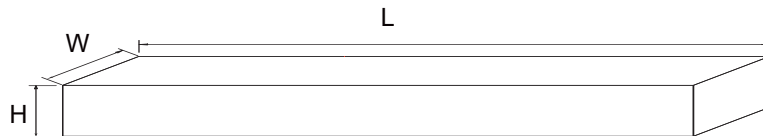

Packing Quantity

Package	Package Type	Tube Quantity	Box Quantity	Carton Quantity
STO-220	Tube	50	1000	5000

Note 1: These are minimum package quantities only. Minimum orders will differ. Contact the factory for more information on minimum order quantities.

Dimensions

Tube Size

Description	Dimension	Specification(mm typical)
Length	L	530
Width	W	33
Height	H	7

Inbox Size

Description	Dimension	Specification(mm typical)
Length	L	560
Width	W	150
Height	H	40

Carton Size

Description	Dimension	Specification(mm typical)
Length	L	570
Width	W	210
Height	H	175