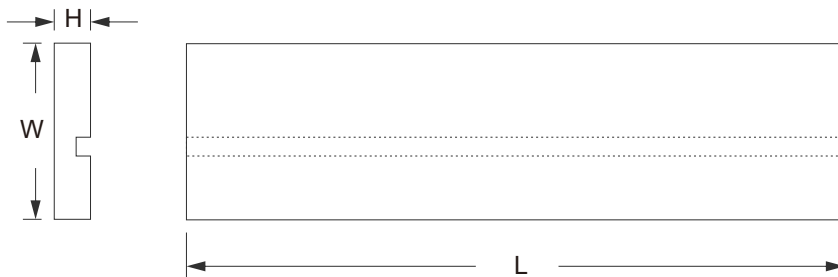

Packing Quantity

Package	Package Type	Tube Quantity	Box Quantity	Carton Quantity
STO-220	Tube	50	1000	5000

Note 1: These are minimum package quantities only. Minimum orders will differ. Contact the factory for more information on minimum order quantities.

Dimensions

Tube Size

Description	Dimension	Specification(mm typical)
Length	L	530
Width	W	33
Height	H	7

Inbox Size

Description	Dimension	Specification(mm typical)
Length	L	560
Width	W	150
Height	H	40

Carton Size

Description	Dimension	Specification(mm typical)
Length	L	570
Width	W	210
Height	H	175