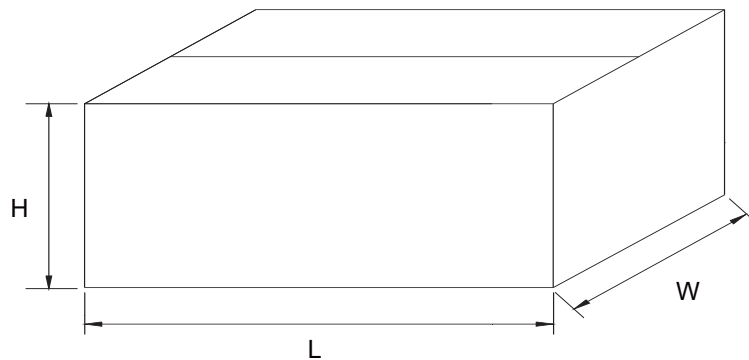

Dimensions

Tube Size

Description	Dimension	Specification(mm typical)
Length	L	530
Width	W	33
Height	H	7

Inbox Size

Description	Dimension	Specification(mm typical)
Length	L	560
Width	W	150
Height	H	40

Carton Size

Description	Dimension	Specification(mm typical)
Length	L	570
Width	W	210
Height	H	175