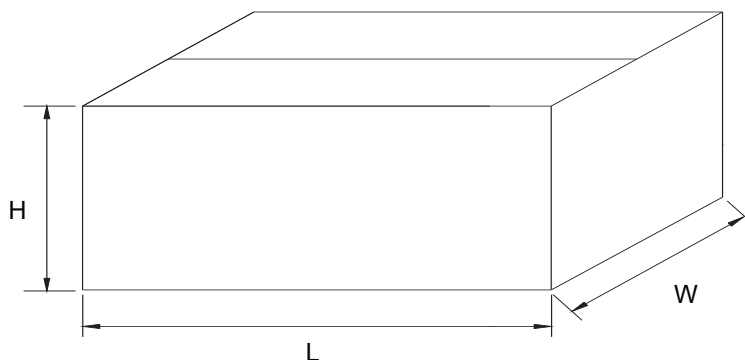

Dimensions

Tube Size

Description	Dimension	Specification(mm typical)
Length	L	495
Width	W	45
Height	H	7

Inbox Size

Description	Dimension	Specification(mm typical)
Length	L	520
Width	W	115
Height	H	60

Carton Size

Description	Dimension	Specification(mm typical)
Length	L	550
Width	W	325
Height	H	135