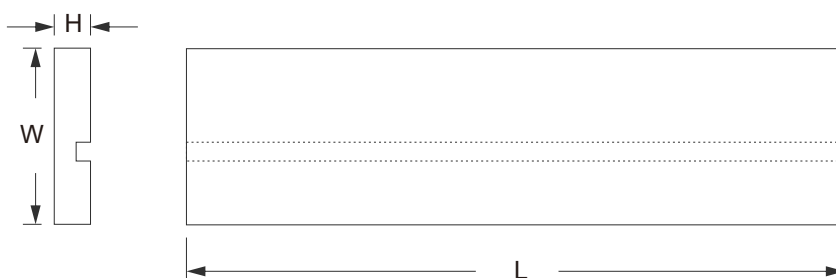

Packing Quantity

Package	Package Type	Tube Quantity	Box Quantity	Carton Quantity
TO-247AB(E)	Tube	30	360	1800

Note 1: These are minimum package quantities only. Minimum orders will differ. Contact the factory for more information on minimum order quantities.

Dimensions

Tube Size

Description	Dimension	Specification(mm typical)
Length	L	495
Width	W	45
Height	H	7

Inbox Size

Description	Dimension	Specification(mm typical)
Length	L	520
Width	W	115
Height	H	60

Carton Size

Description	Dimension	Specification(mm typical)
Length	L	550
Width	W	325
Height	H	135