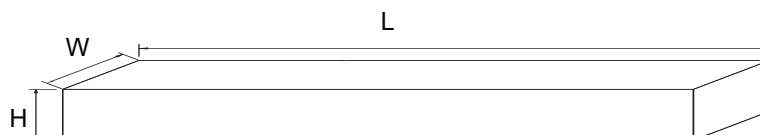

Packing Quantity

Package	Package Type	Tube Quantity	Box Quantity	Carton Quantity
TO-247AB(E)	Tube	30	360	1800

Note 1: These are minimum package quantities only. Minimum orders will differ. Contact the factory for more information on minimum order quantities.

Dimensions

Tube Size

Description	Dimension	Specification(mm typical)
Length	L	495
Width	W	45
Height	H	7

Inbox Size

Description	Dimension	Specification(mm typical)
Length	L	520
Width	W	115
Height	H	60

Carton Size

Description	Dimension	Specification(mm typical)
Length	L	550
Width	W	325
Height	H	135